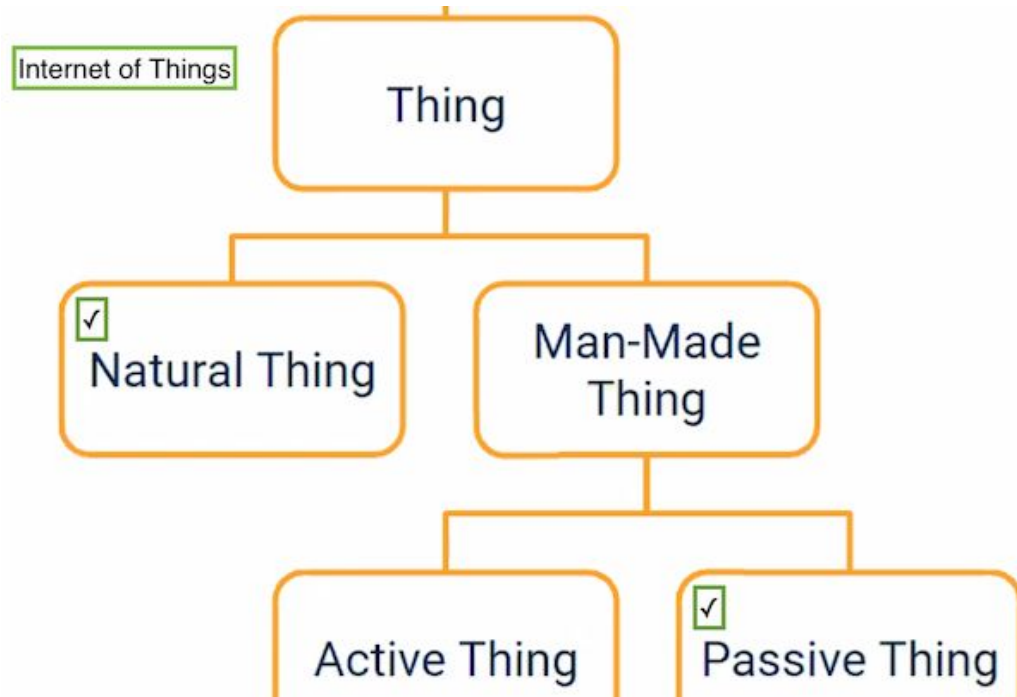

Sovrin IoT Working Group

Interim report

IoT Working Group

- Web page ([link](#))
- Charter ([link](#) PDF)
- Whitepaper ([Self-Sovereign Identity and IoT](#) PDF)
- Blog post ([Outlining a Self-Sovereign Approach to Device Onboarding](#))
- Proposal: [Native \(Bare Metal\) DID and VC support for IoT](#)

IoT Working Group Activities and Duties (from charter)

1. Recommend inputs and revisions to Sovrin Governance Frameworks which pertain to IoT including Controlled Documents and Glossary.
2. **Act as a source of expertise and promote understanding of IoT within wider SSI communities.**
3. Convene task forces or sub-groups to focus on specific industries, IoT challenges, or user-groups as required.
4. Develop community resources and practical guidance to support those implementing SSI based solutions in IoT.
5. Risk Mitigation
6. **Promote the use of IoT to deliver on the *Identity for All* mission**

SSI and IoT white paper

- IoT Background
- Personas
 - Jamie, a person living with dementia and diabetes, cared for by Anne
 - Bob, an infrastructure manager
 - Bessie the Cow, a cow
- Challenges
- Solutions
- Business Value of SSI in IoT
- Conclusions and Next Steps
- **Appendix: Digital Twin**

What is IoT?

- Internet of ... Servers
- Internet of Persons (both corporate and corporeal)
- Internet of Things
- Internet of Things devices

- Digital Twins as things on the Internet

Anne has attached an identifying tag to it. This allows for it to be connected to a digital twin (owned/controlled by Anne and Jamie) when one of them scans the tag with a smartphone.