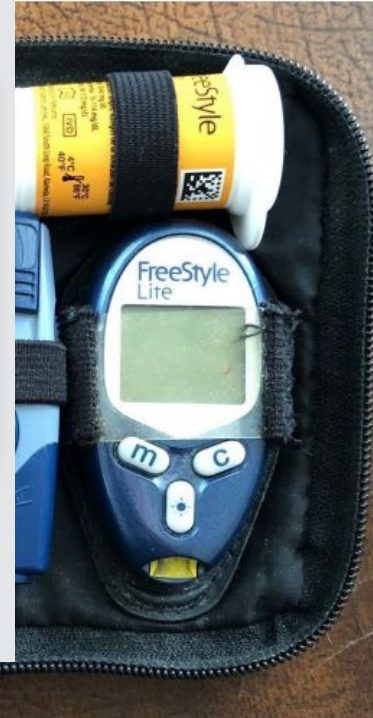

The device itself looks like this (Figure 8) (note the attached QR Code ⁴⁶ ⁴⁷):

Safe and Mine

Thanks for scanning tag id: IIQ208 ()!

Owner's Public Message: This is Jamie's glucose meter. Please contact Anne if you have found this

[Return home](#)

Figure 8: Glucose Meter

Safe and Mine

Thanks for scanning tag id: MQVZ4A (!)

Owner: Bruce Conrad

Email: Manifold@sanbachs.com

Owner's Public Message: Did I lose that bag again? Thanks for finding it!
Please let me know at 801-831-4410

[Return home](#)

a homepage for my laptop bag

Manifold.picolabs.io

Manifold is a platform that allows you to connect and interact with your things

From car keys to smarthome devices, Manifold offers control