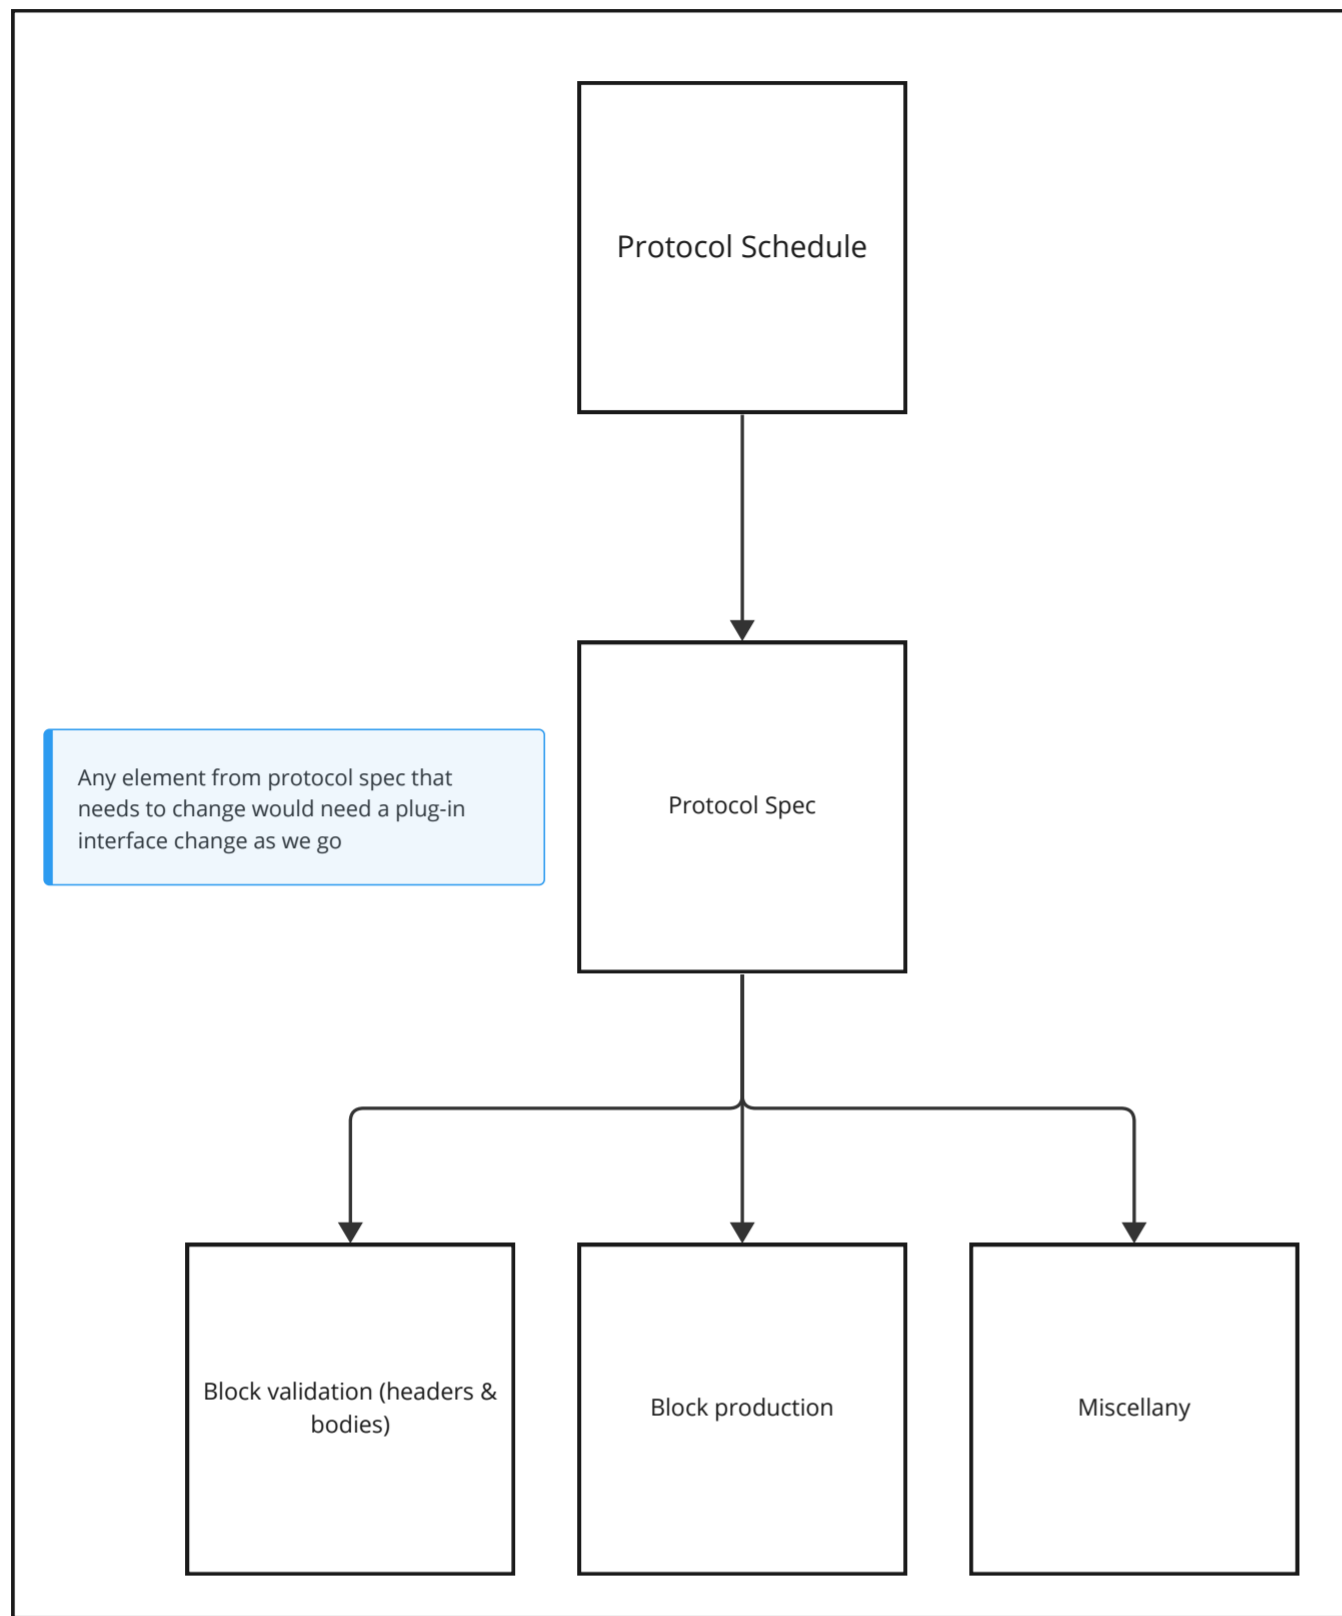

Plug-able Config

Plug-able Execution / Runtime