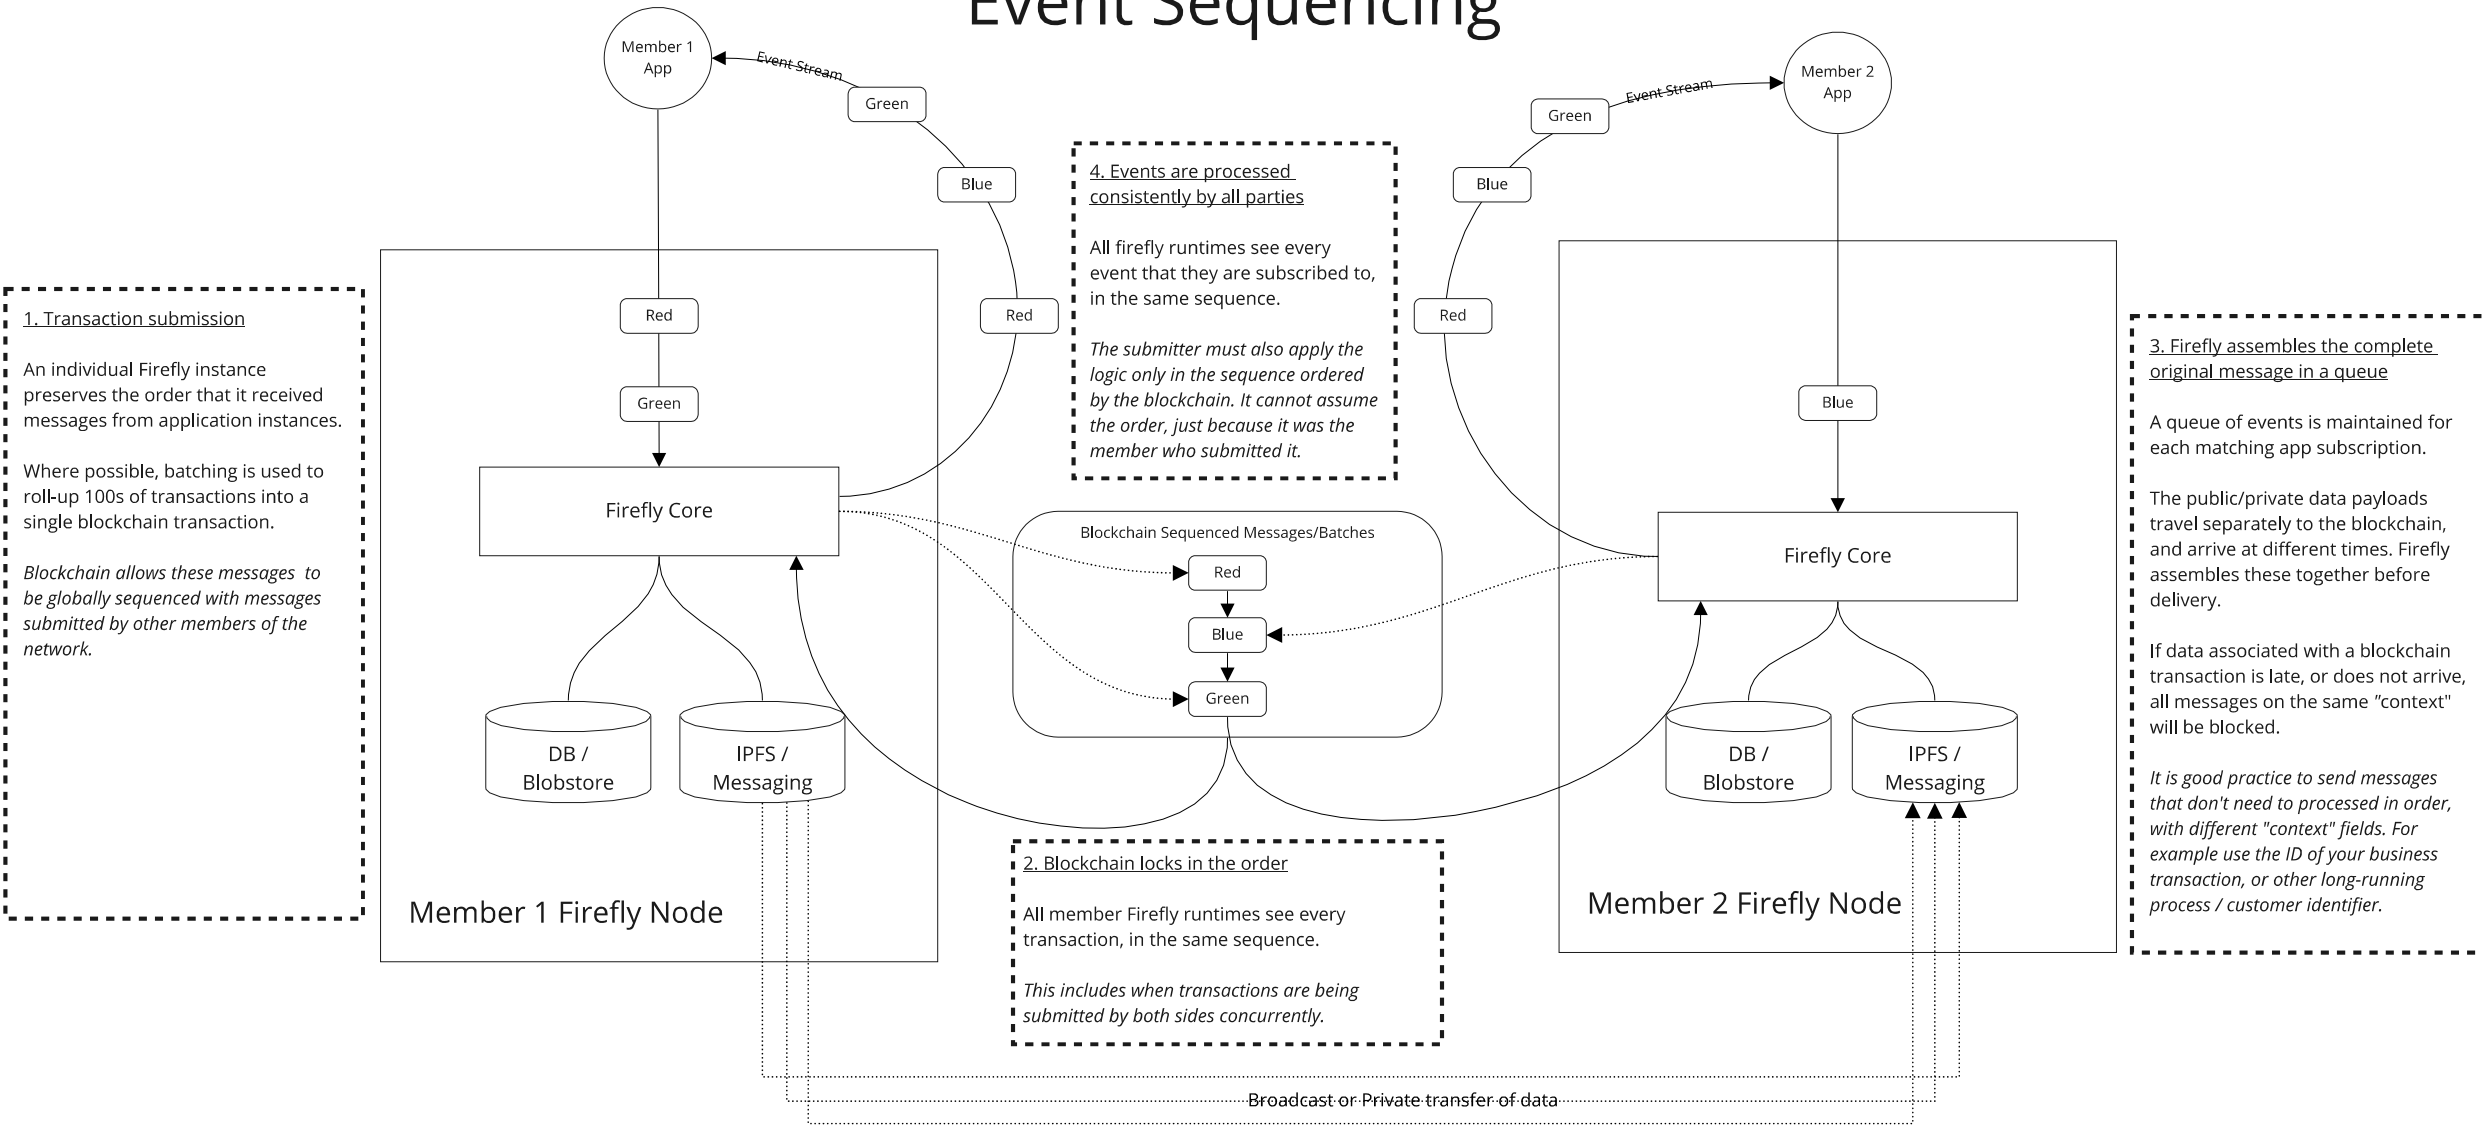

Architecture Series: Episode 3

Message Sequencing

Community Call 7th July 2021

Multi-party business process flow

Bob's Sequence

Sally's Sequence

Agreed sequence

FireFly Multi-Party Event Sequencing

FireFly Internal Event Sequencing Model (for active/active HA)

* leadership election is work in progress as of Jul 2021

Off-chain / on-chain private sequenced transfer coordination

On-chain data to allow global ordering

Open Discussion

Community Call 7th July 2021