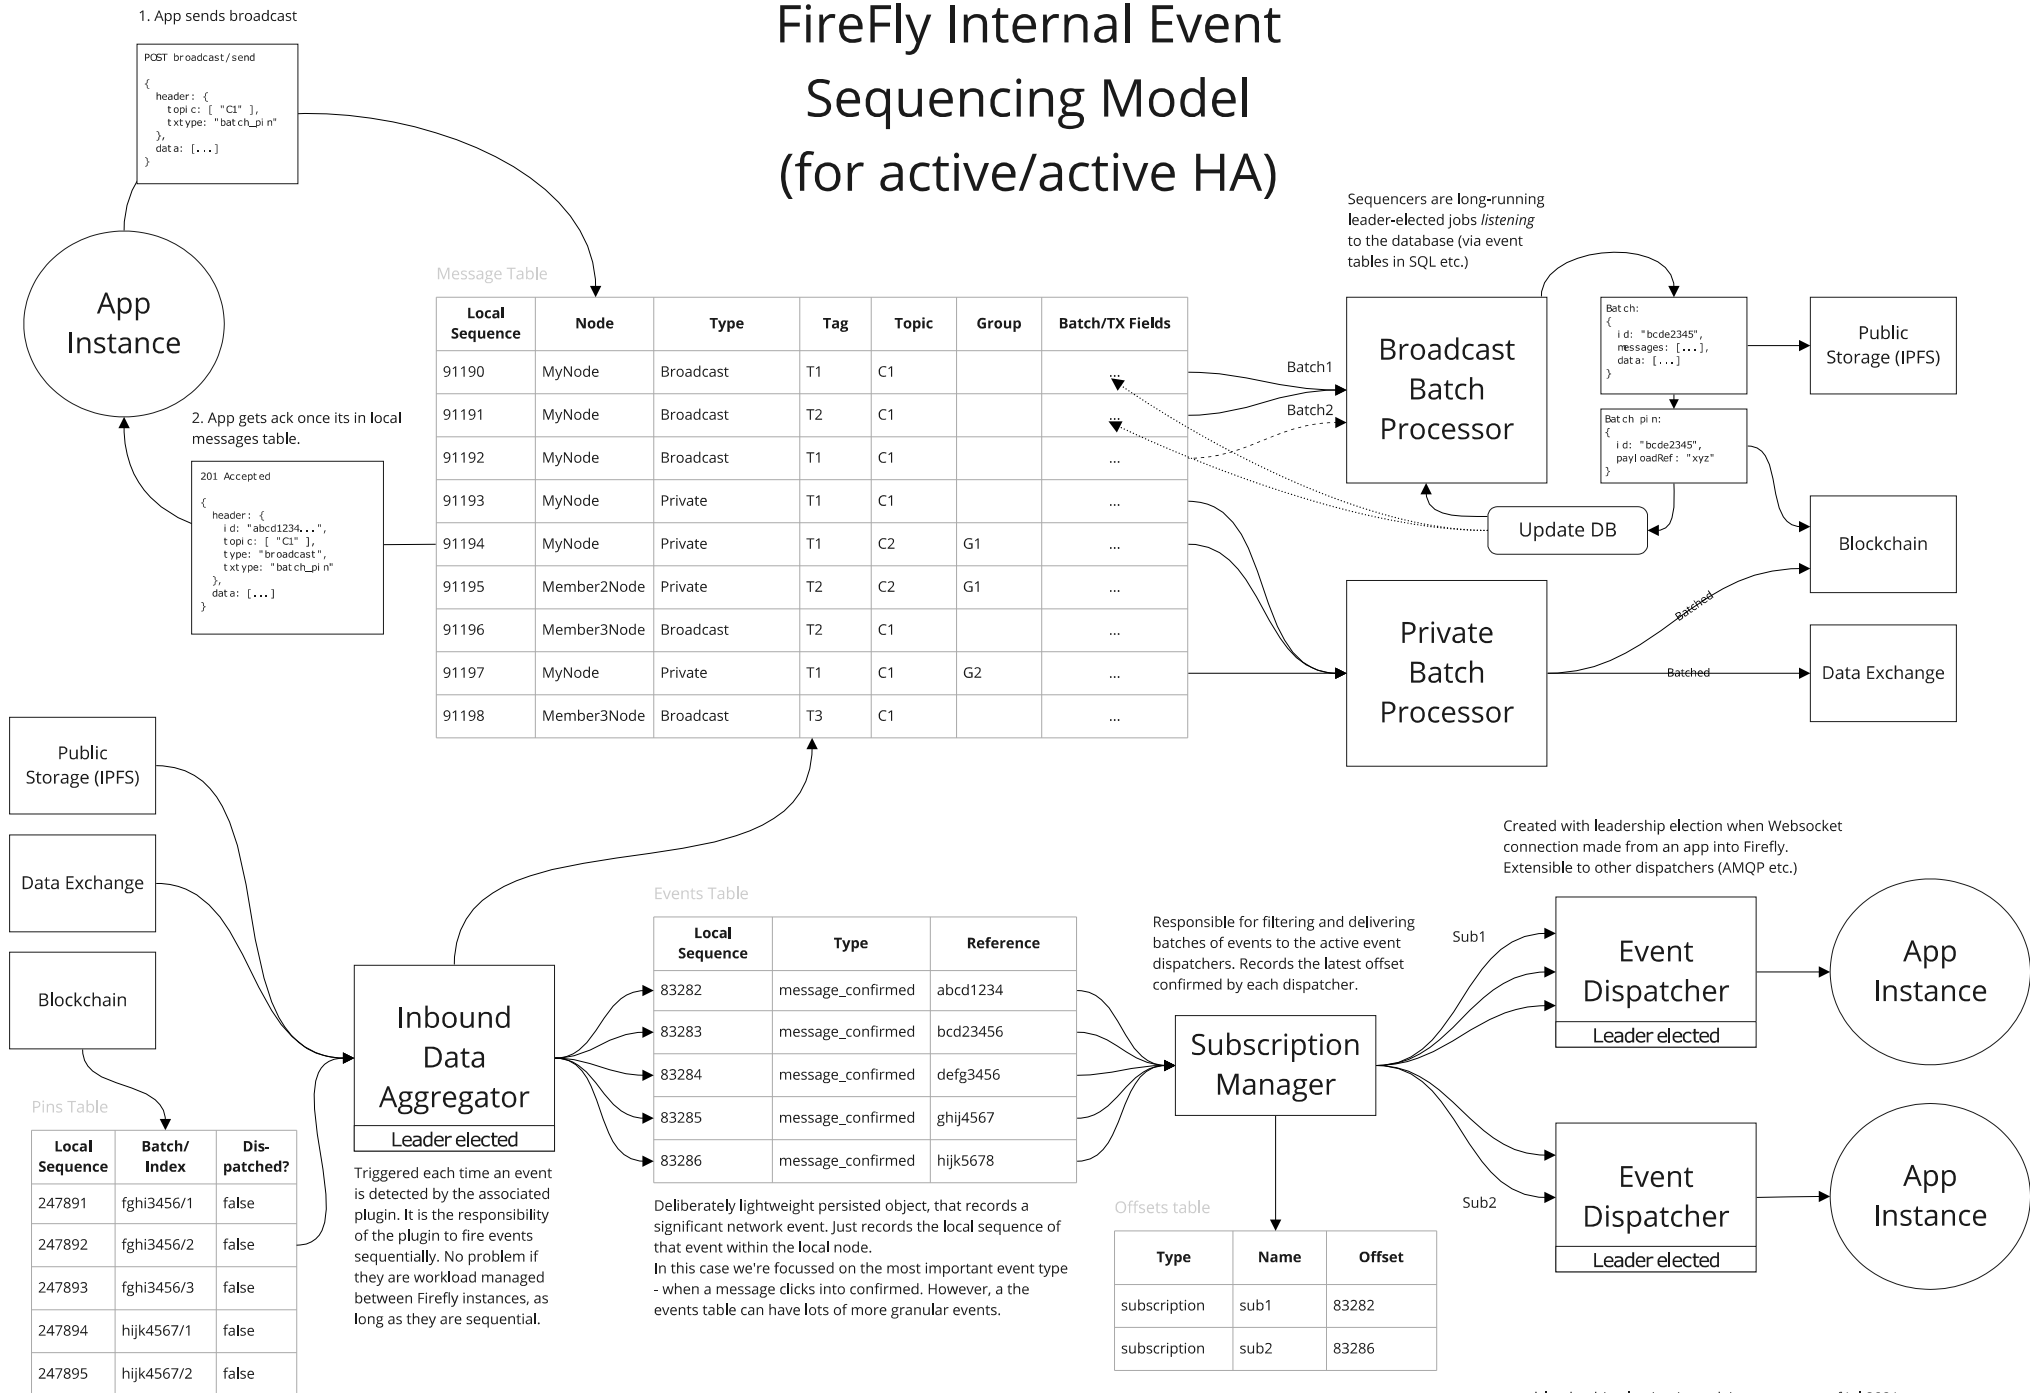

Architecture Series: Episode 3

Message Sequencing

Community Call 7th July 2021

Multi-party business process flow

Bob's Sequence

Sally's Sequence

Agreed sequence

FireFly Multi-Party Event Sequencing

FireFly Internal Event Sequencing Model (for active/active HA)

* leadership election is work in progress as of Jul 2021

Off-chain / on-chain private sequenced transfer coordination

On-chain data to allow global ordering

Open Discussion

Community Call 7th July 2021