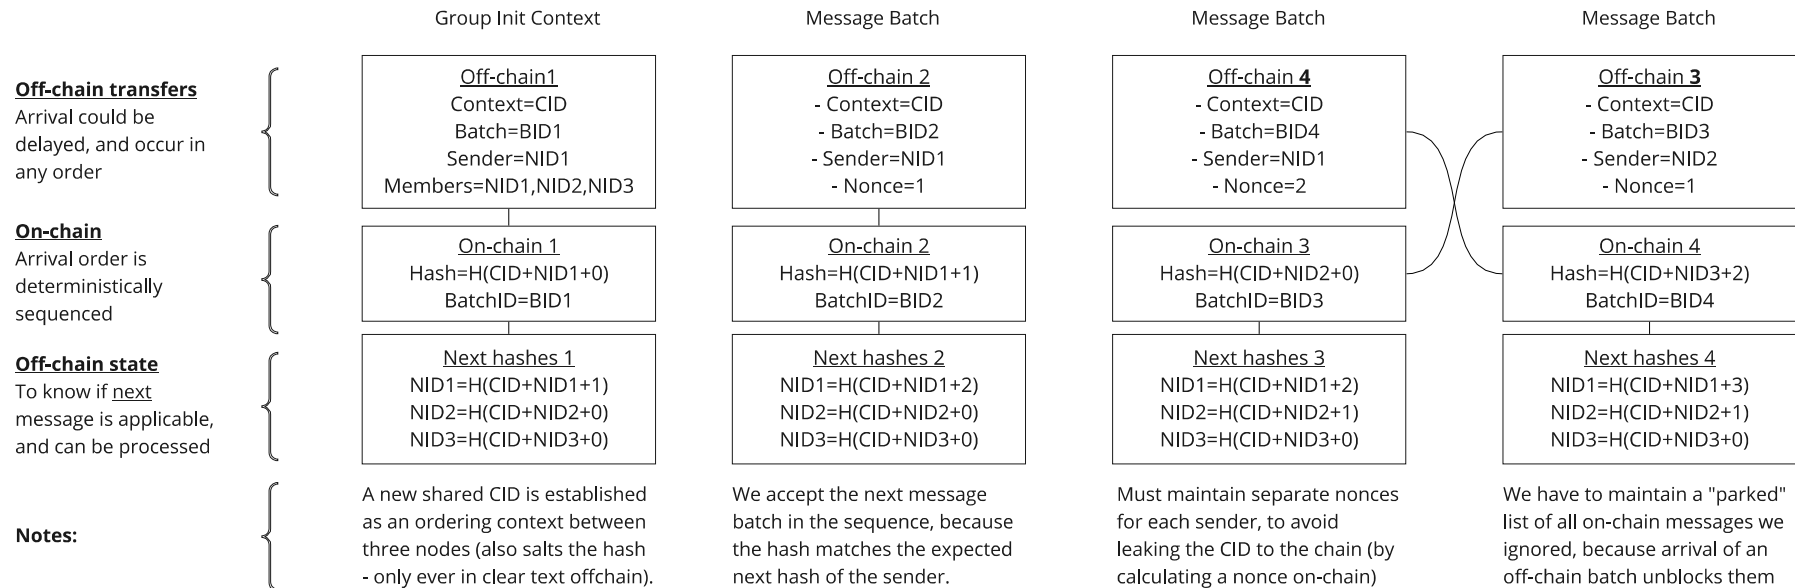

Architecture Series: Episode 3

Message Sequencing

Community Call 7th July 2021

Multi-party business process flow

Bob's Sequence

Sally's Sequence

Agreed sequence

FireFly Multi-Party Event Sequencing

FireFly Internal Event Sequencing Model (for active/active HA)

* leadership election is work in progress as of Jul 2021

Off-chain / on-chain private sequenced transfer coordination

On-chain data to allow global ordering