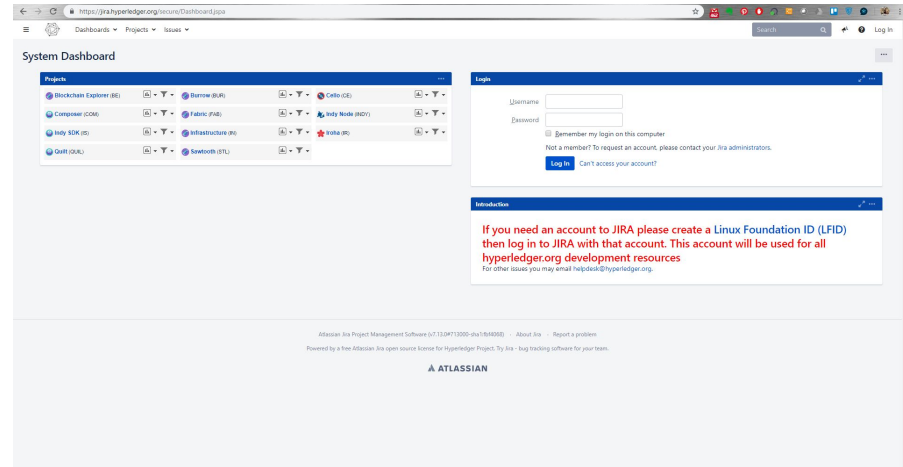

Jira

Logar e submeter um novo ticket no JIRA:
<https://jira.hyperledger.org>

Hyperledger. Jira.